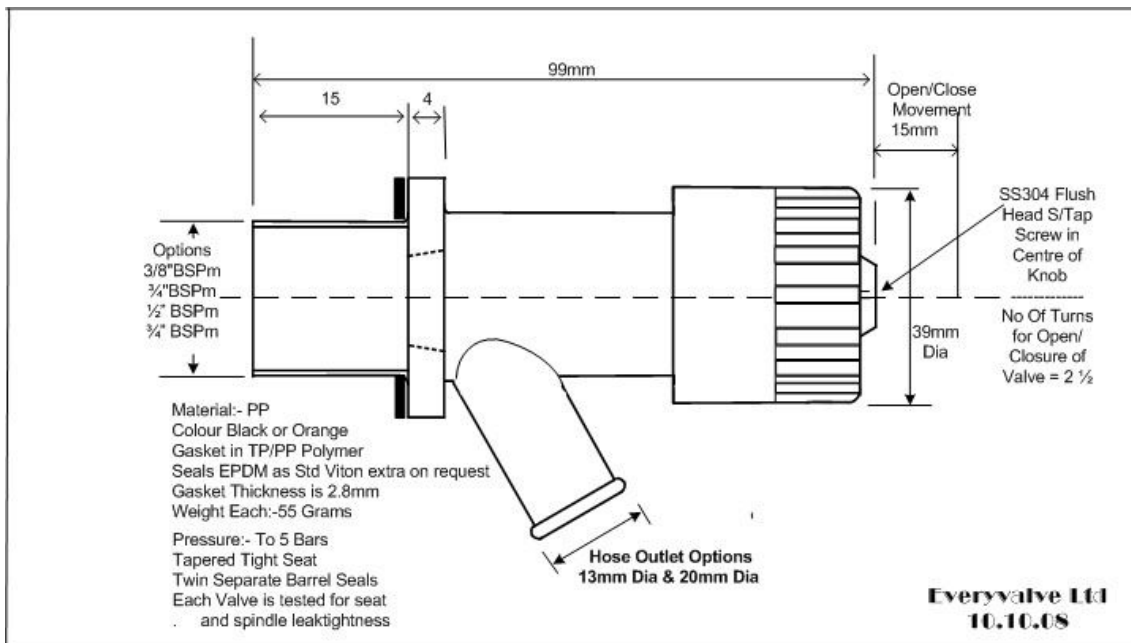

### SIZES AND COLOURS IN STOCK:

3/8"BSPM x 13MM outlet PP EPDM SEAL **BLACK** COLOUR = Ref : **11P1009**

1/2"BSPM x 13MM outlet PP EPDM SEAL **ORANGE** COLOUR = Ref : **11P1001A**

1/2"BSPM x 13MM outlet PP EPDM SEAL **BLACK** COLOUR = Ref : **11P1001AB**

3/4"BSPM x 20MM outlet PP VITON SEAL **BLACK** COLOUR = Ref : **11P1001CBV**