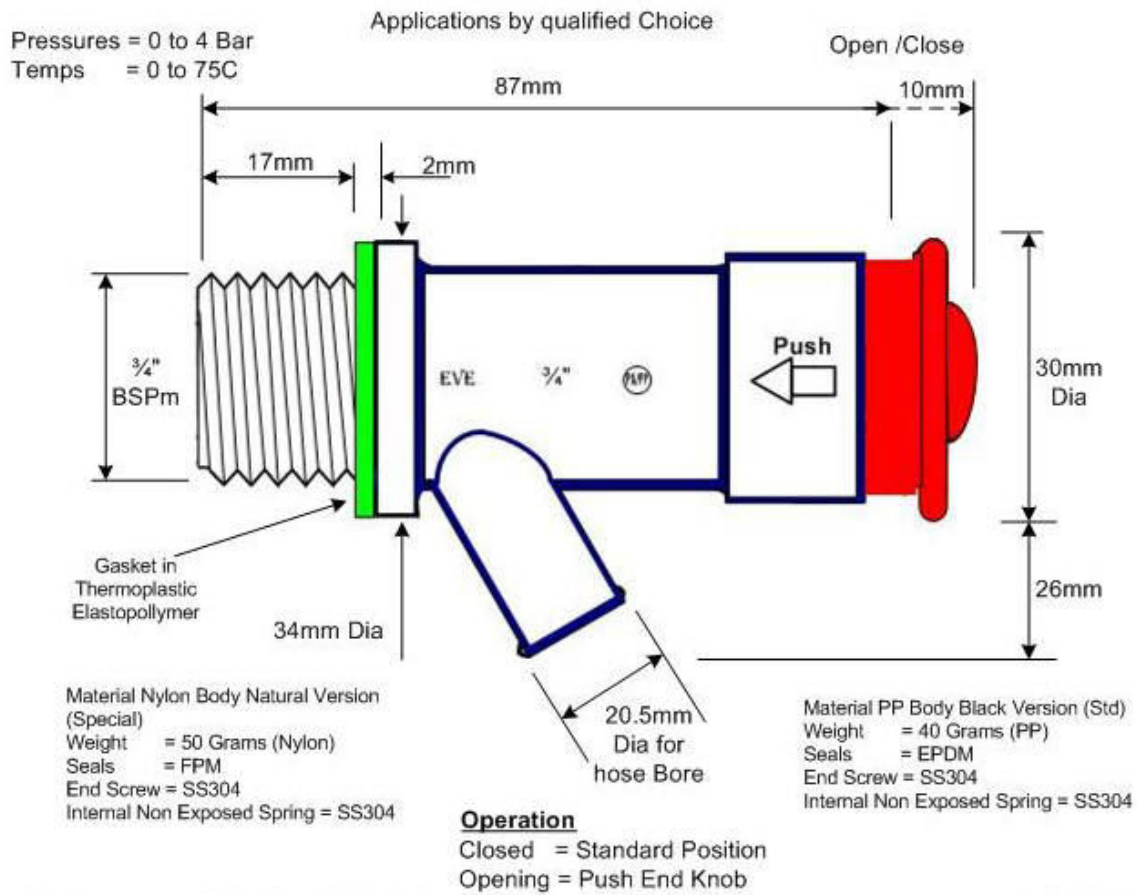

www.everyvalve.com

EVE SPRING POUR TAP

Sales@everyvalve.com

Body is engraved with Size & Material

27.09.09 R0

Technical Data

Ref	BSPm	Hose / Outlet	Material	F/Length	Wt	Litres / Hour Water	Head / Bars	Temps
11PP07	3/4"	20mm	PP Black	97mm	40g	1200	1 M / 0.14	0 C to 50C
11PN07	3/4"	20mm	Nylon Beige	97mm	50g	1200	1 M / 0.14	0 C to 50C